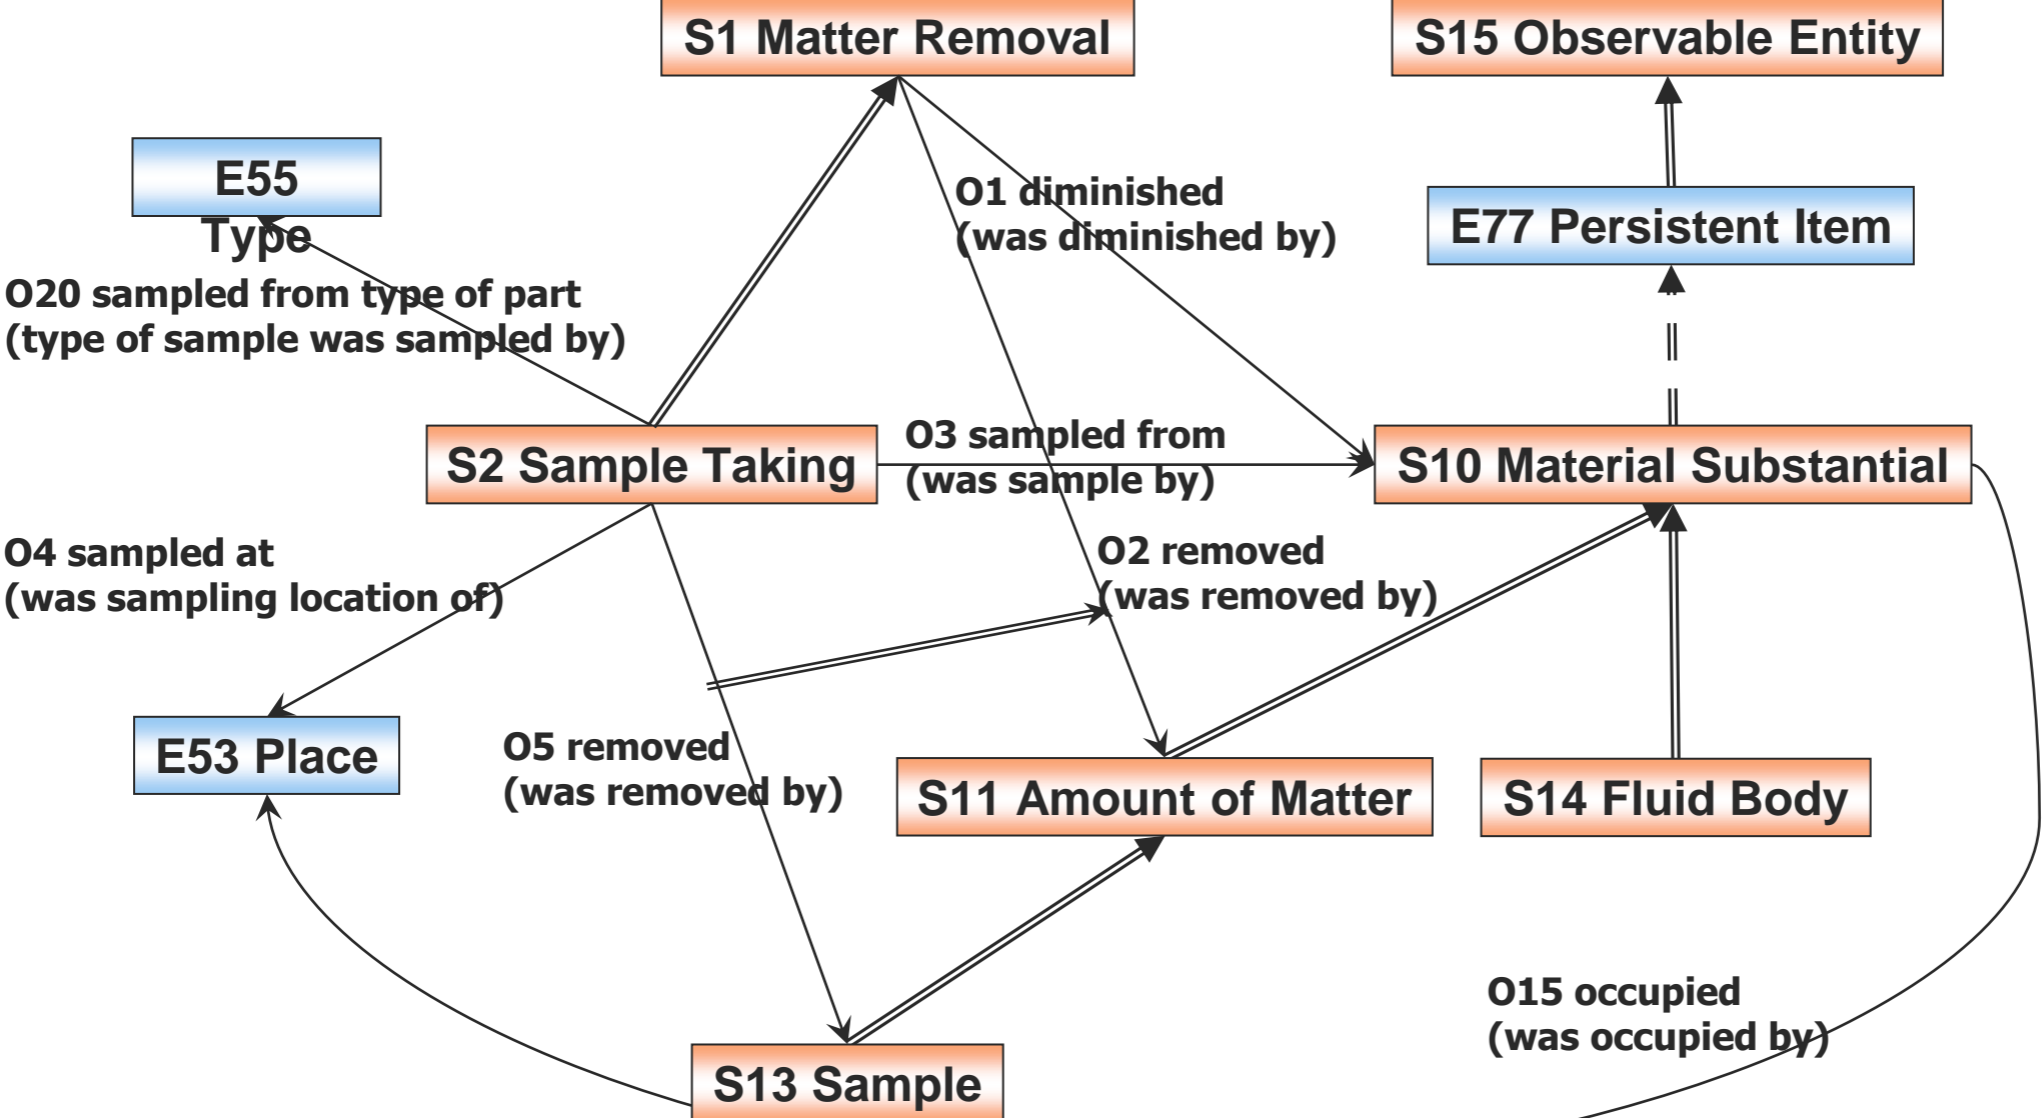

Events and Activities of sci

- ==> direct subclass
- ===> indirect subclass
- > property

S15 Observable Entity

S2 Sample Taking

S3 Measurement by Sampling

S17 Physical Genesis

S4 Observation

S19 Encounter Event