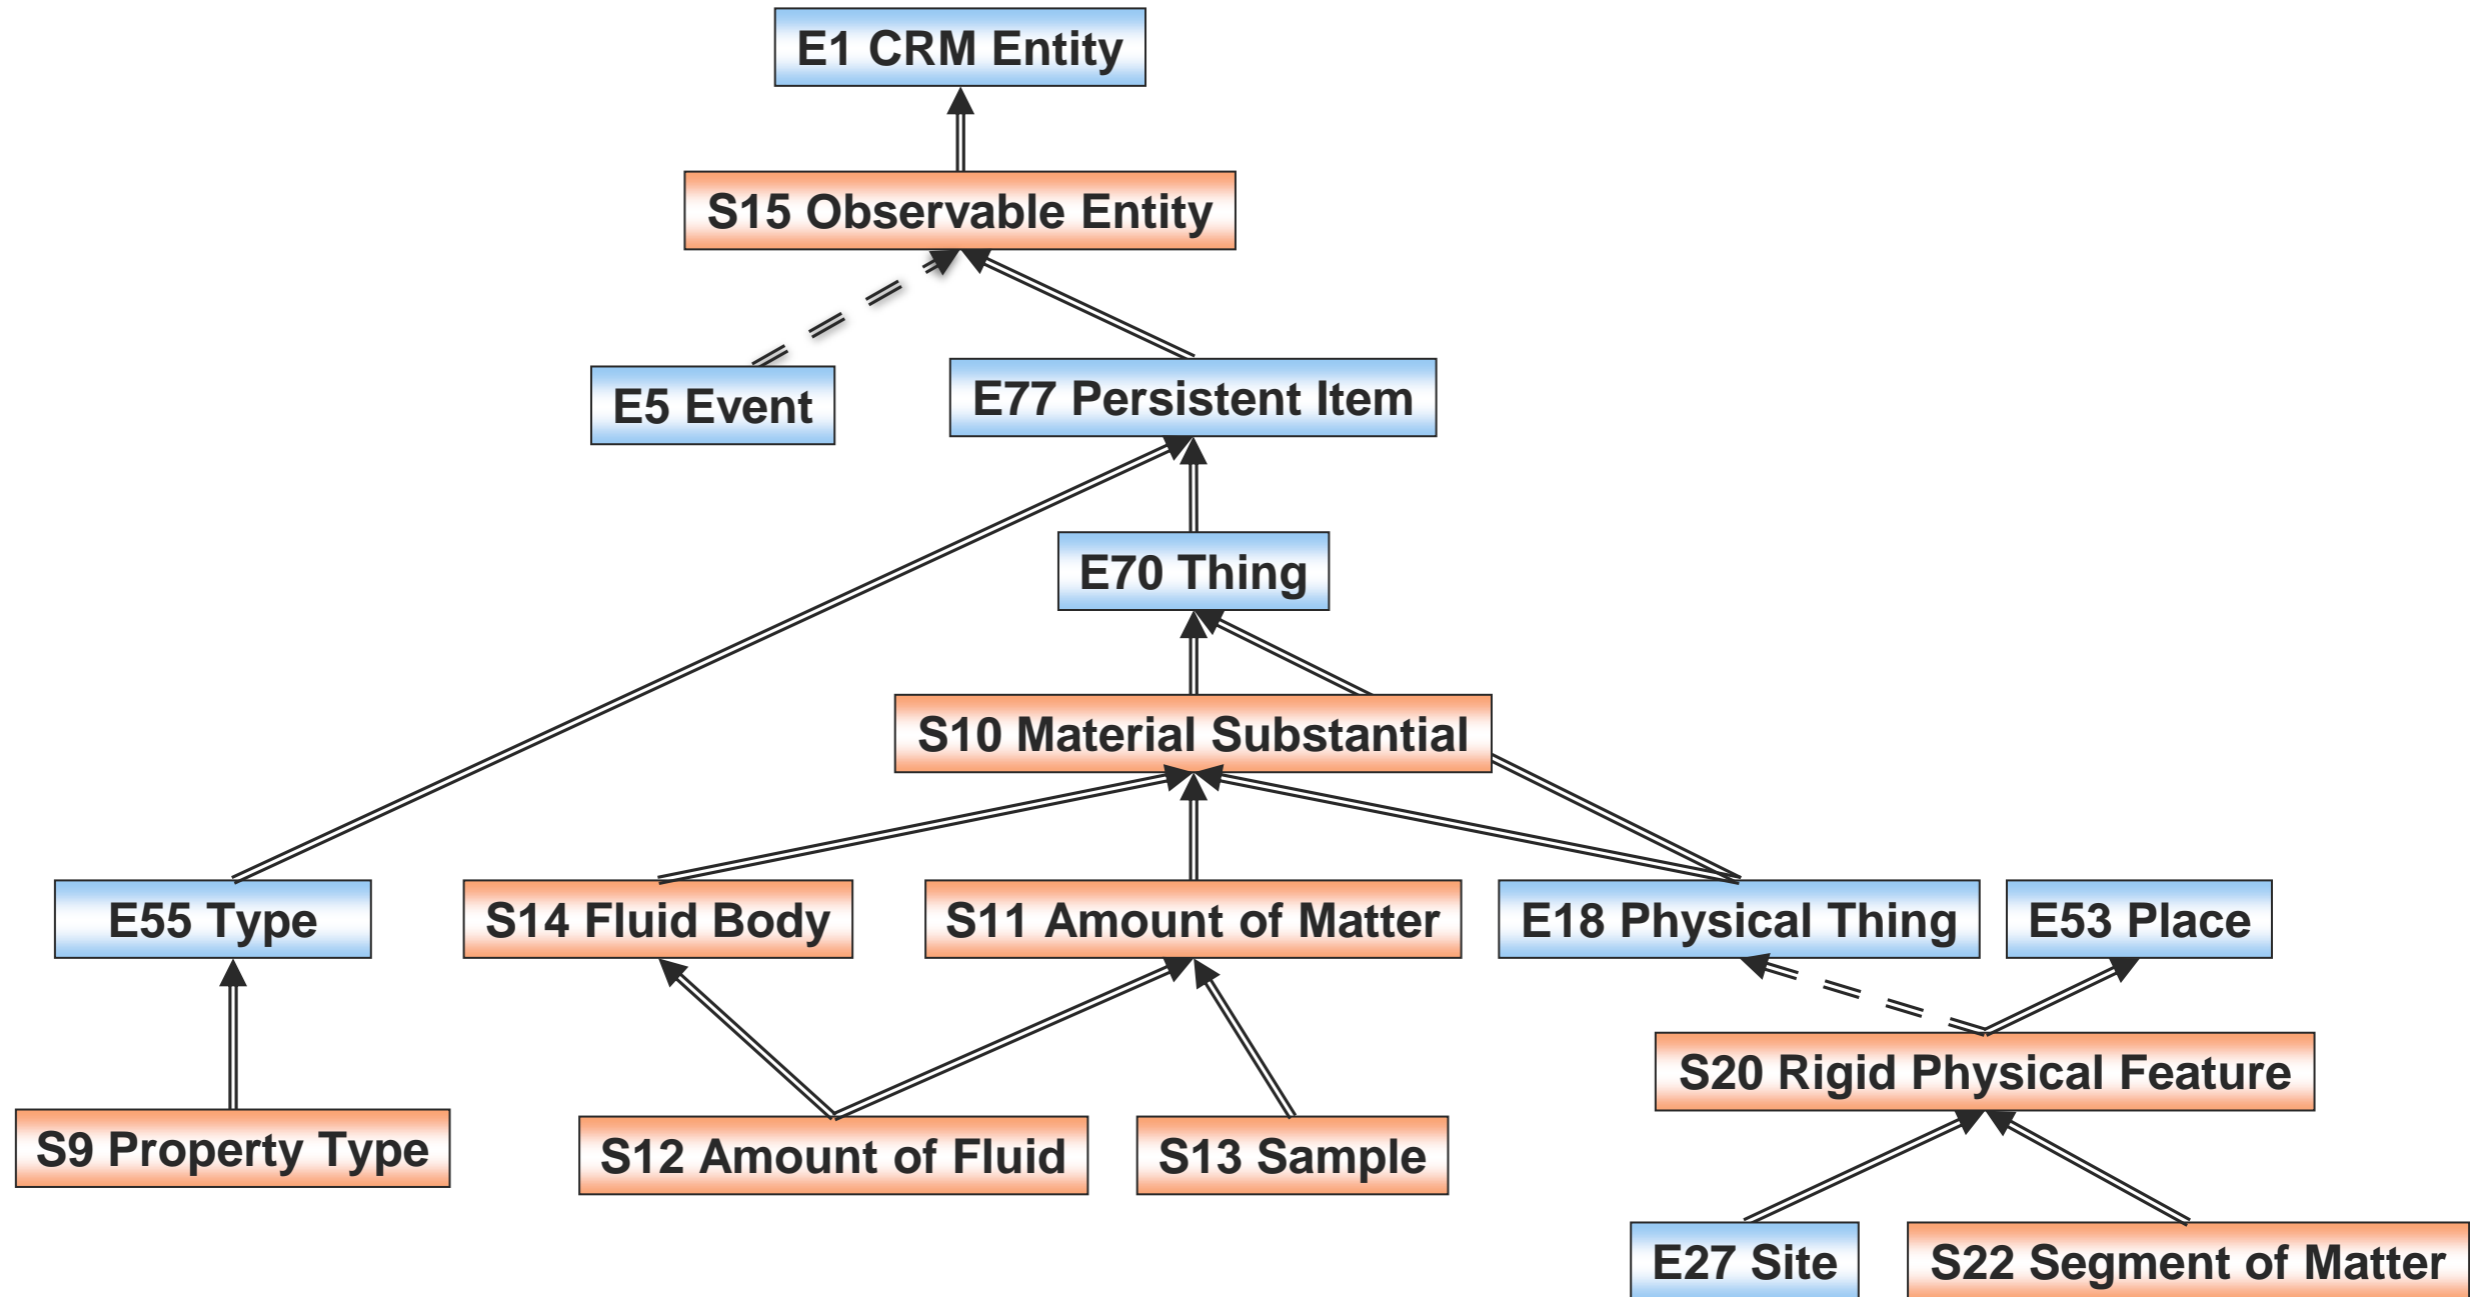

Events and Activities of sci

- ==> direct subclass
- ===> indirect subclass
- > property

S15 Observable Entity

S2 Sample Taking

S3 Measurement by Sampling

S17 Physical Genesis

S4 Observation

S19 Encounter Event