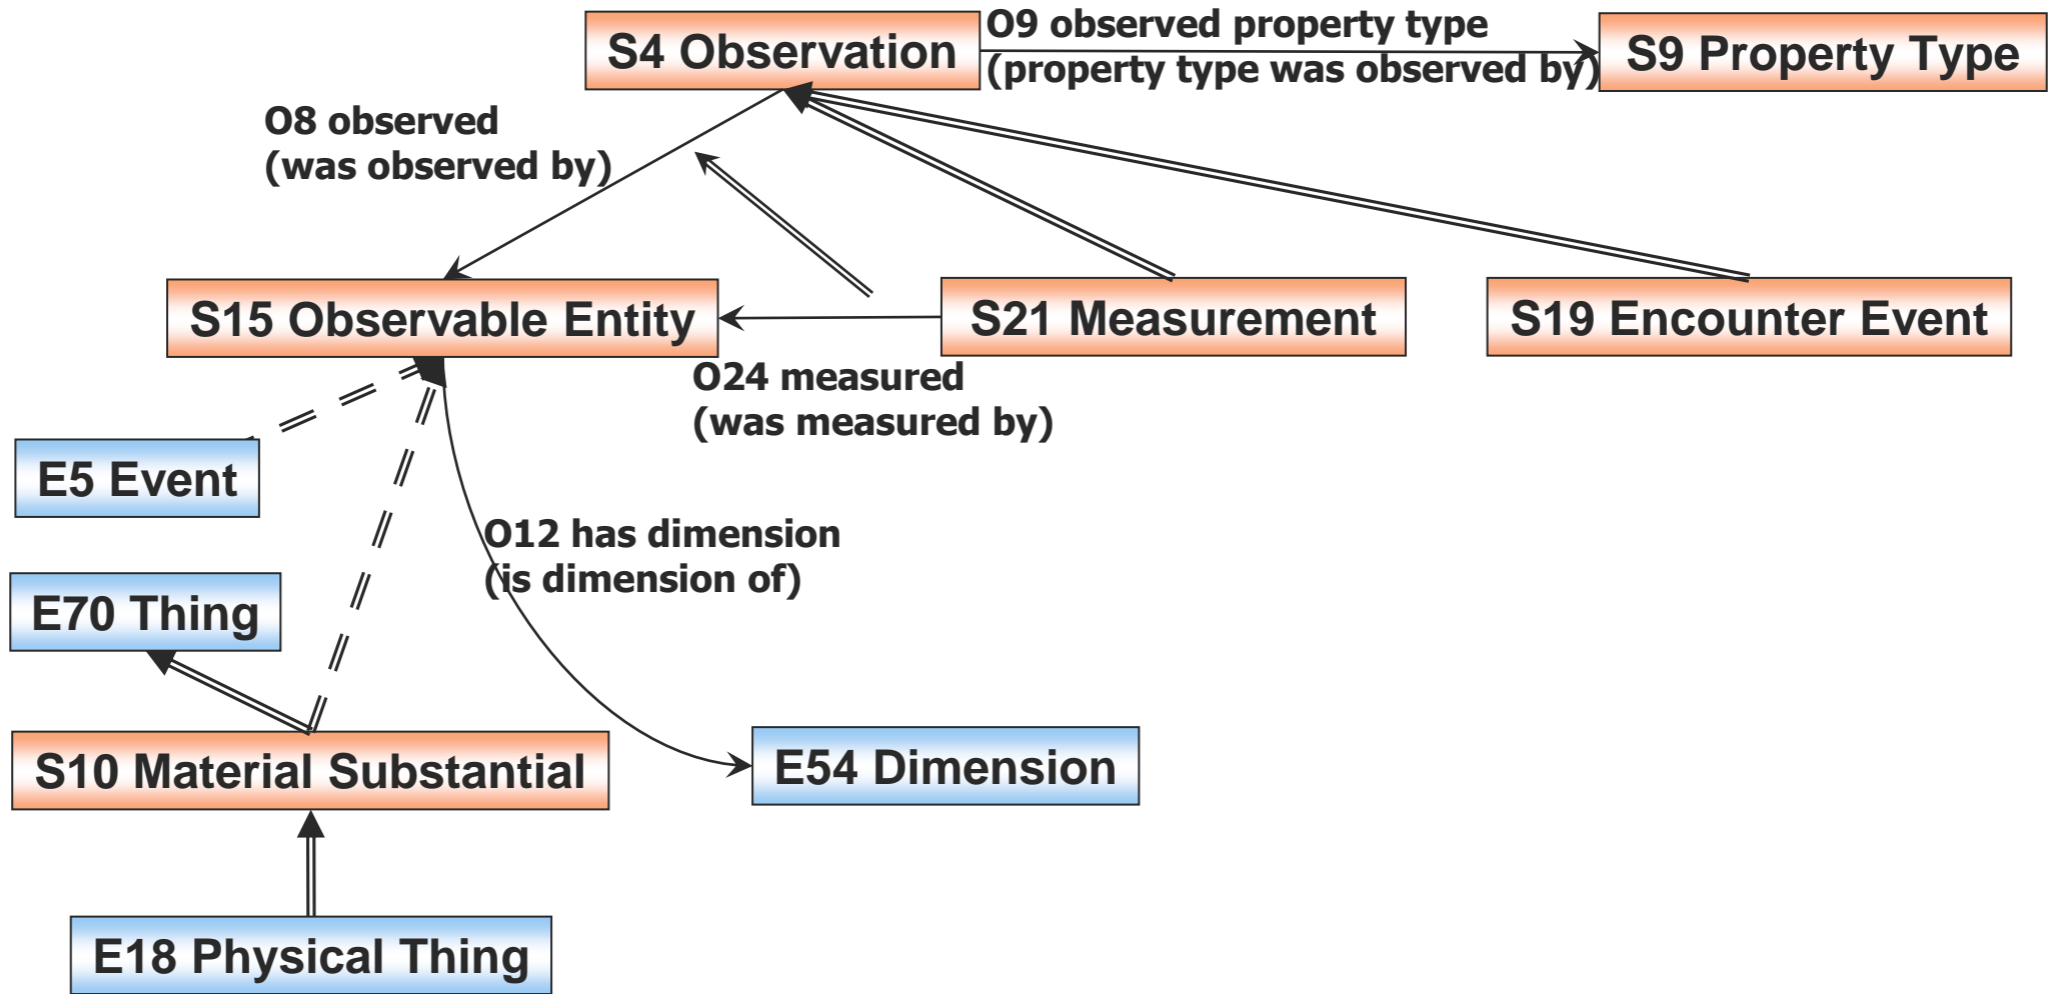

Events and Activities of sci

- ==> direct subclass
- ===> indirect subclass
- > property

S15 Observable Entity

S2 Sample Taking

S3 Measurement by Sampling

S17 Physical Genesis

S4 Observation

S19 Encounter Event