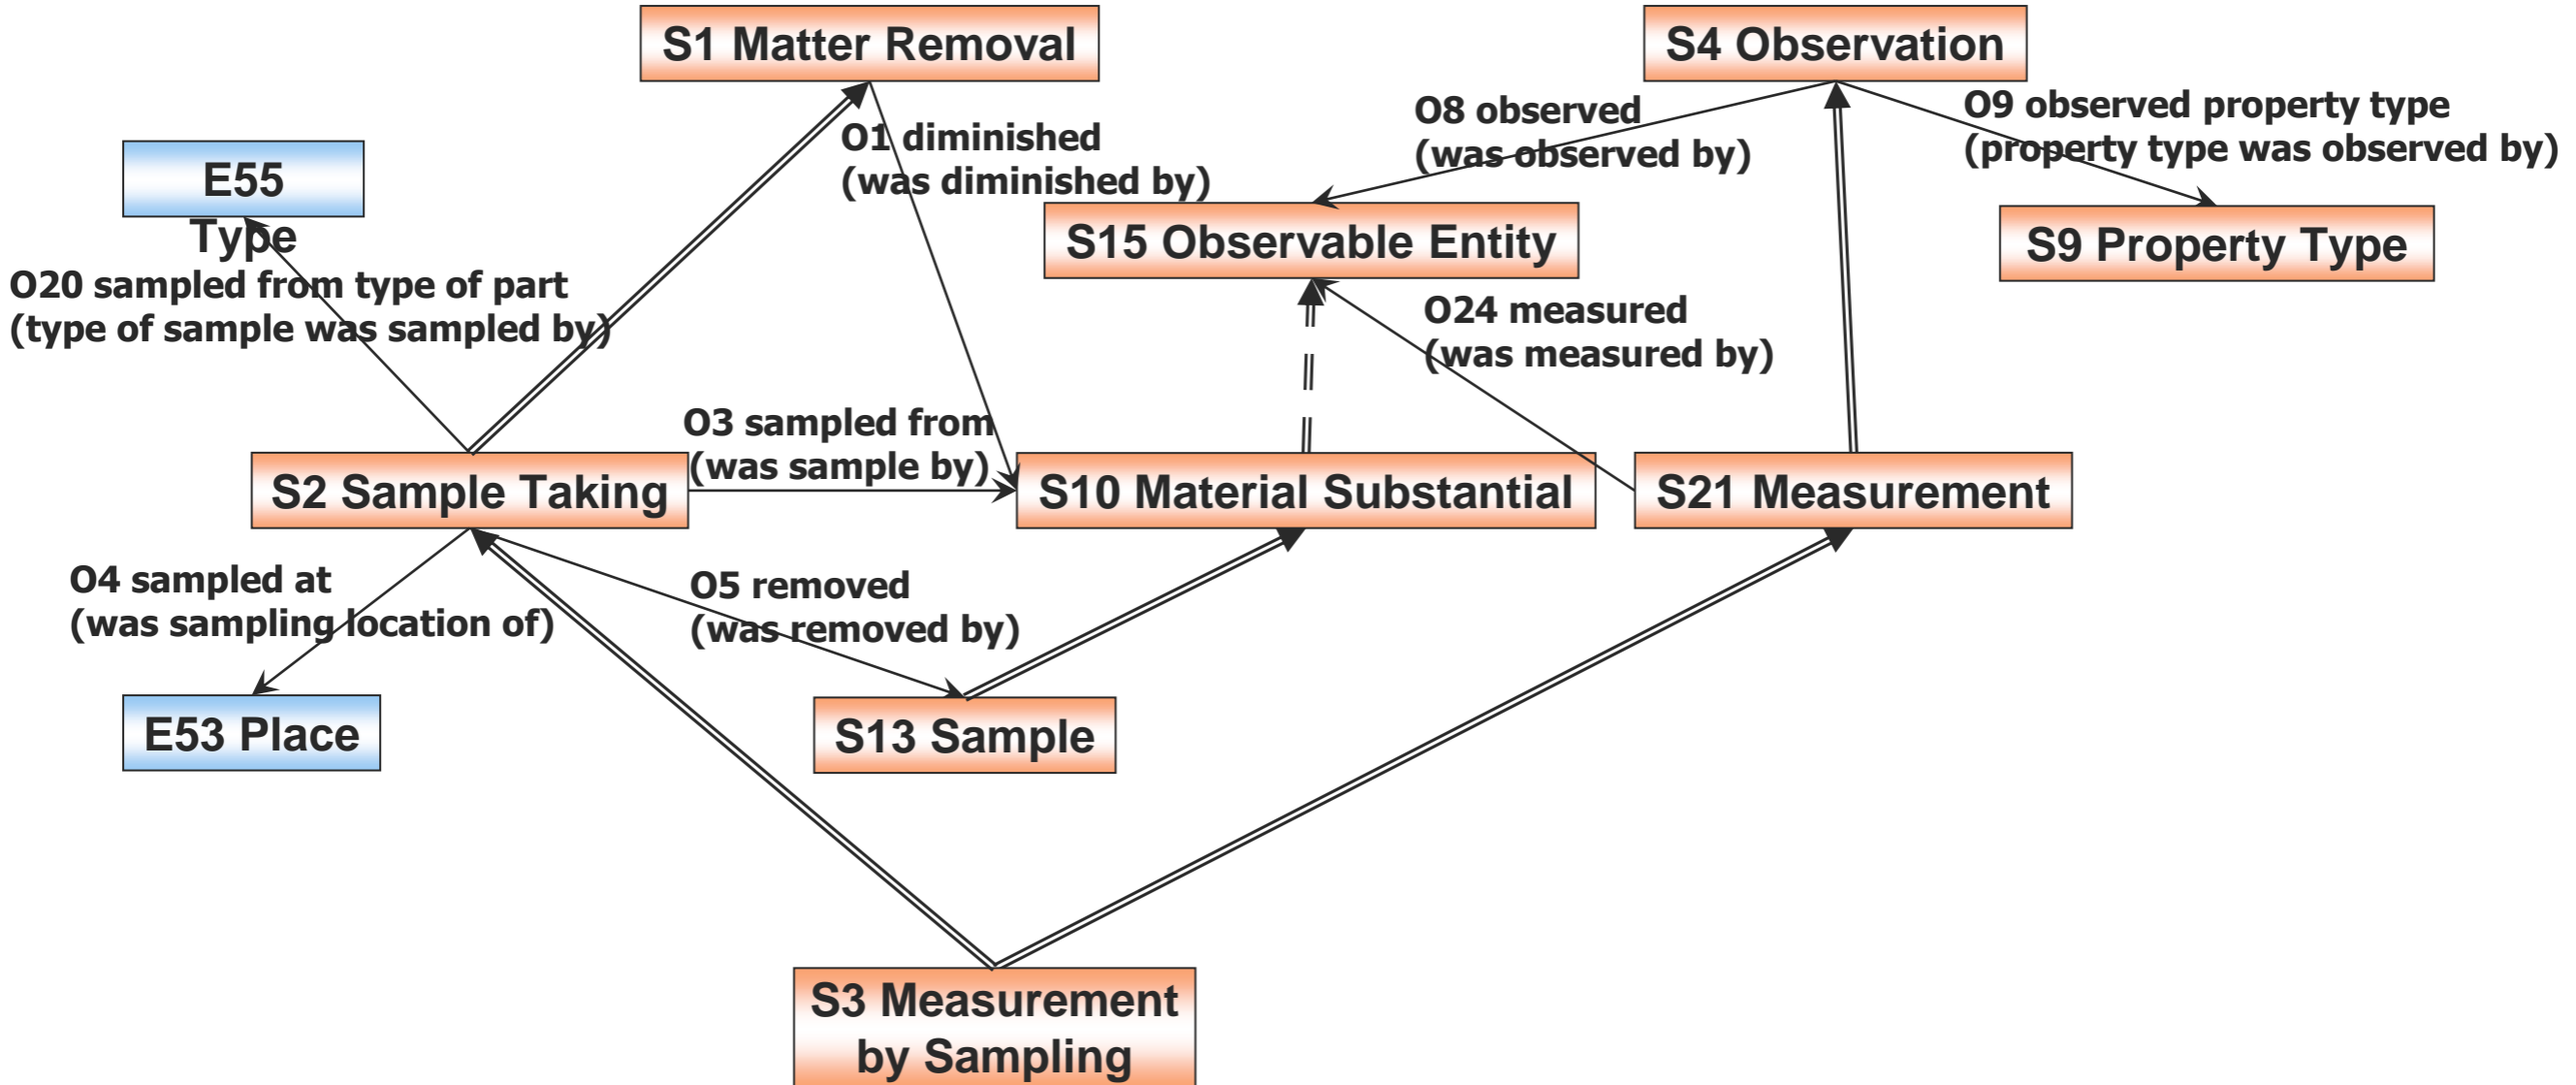

Events and Activities of sci

- ==> direct subclass
- ===> indirect subclass
- > property

S15 Observable Entity

S2 Sample Taking

S3 Measurement by Sampling

S17 Physical Genesis

S4 Observation

S19 Encounter Event