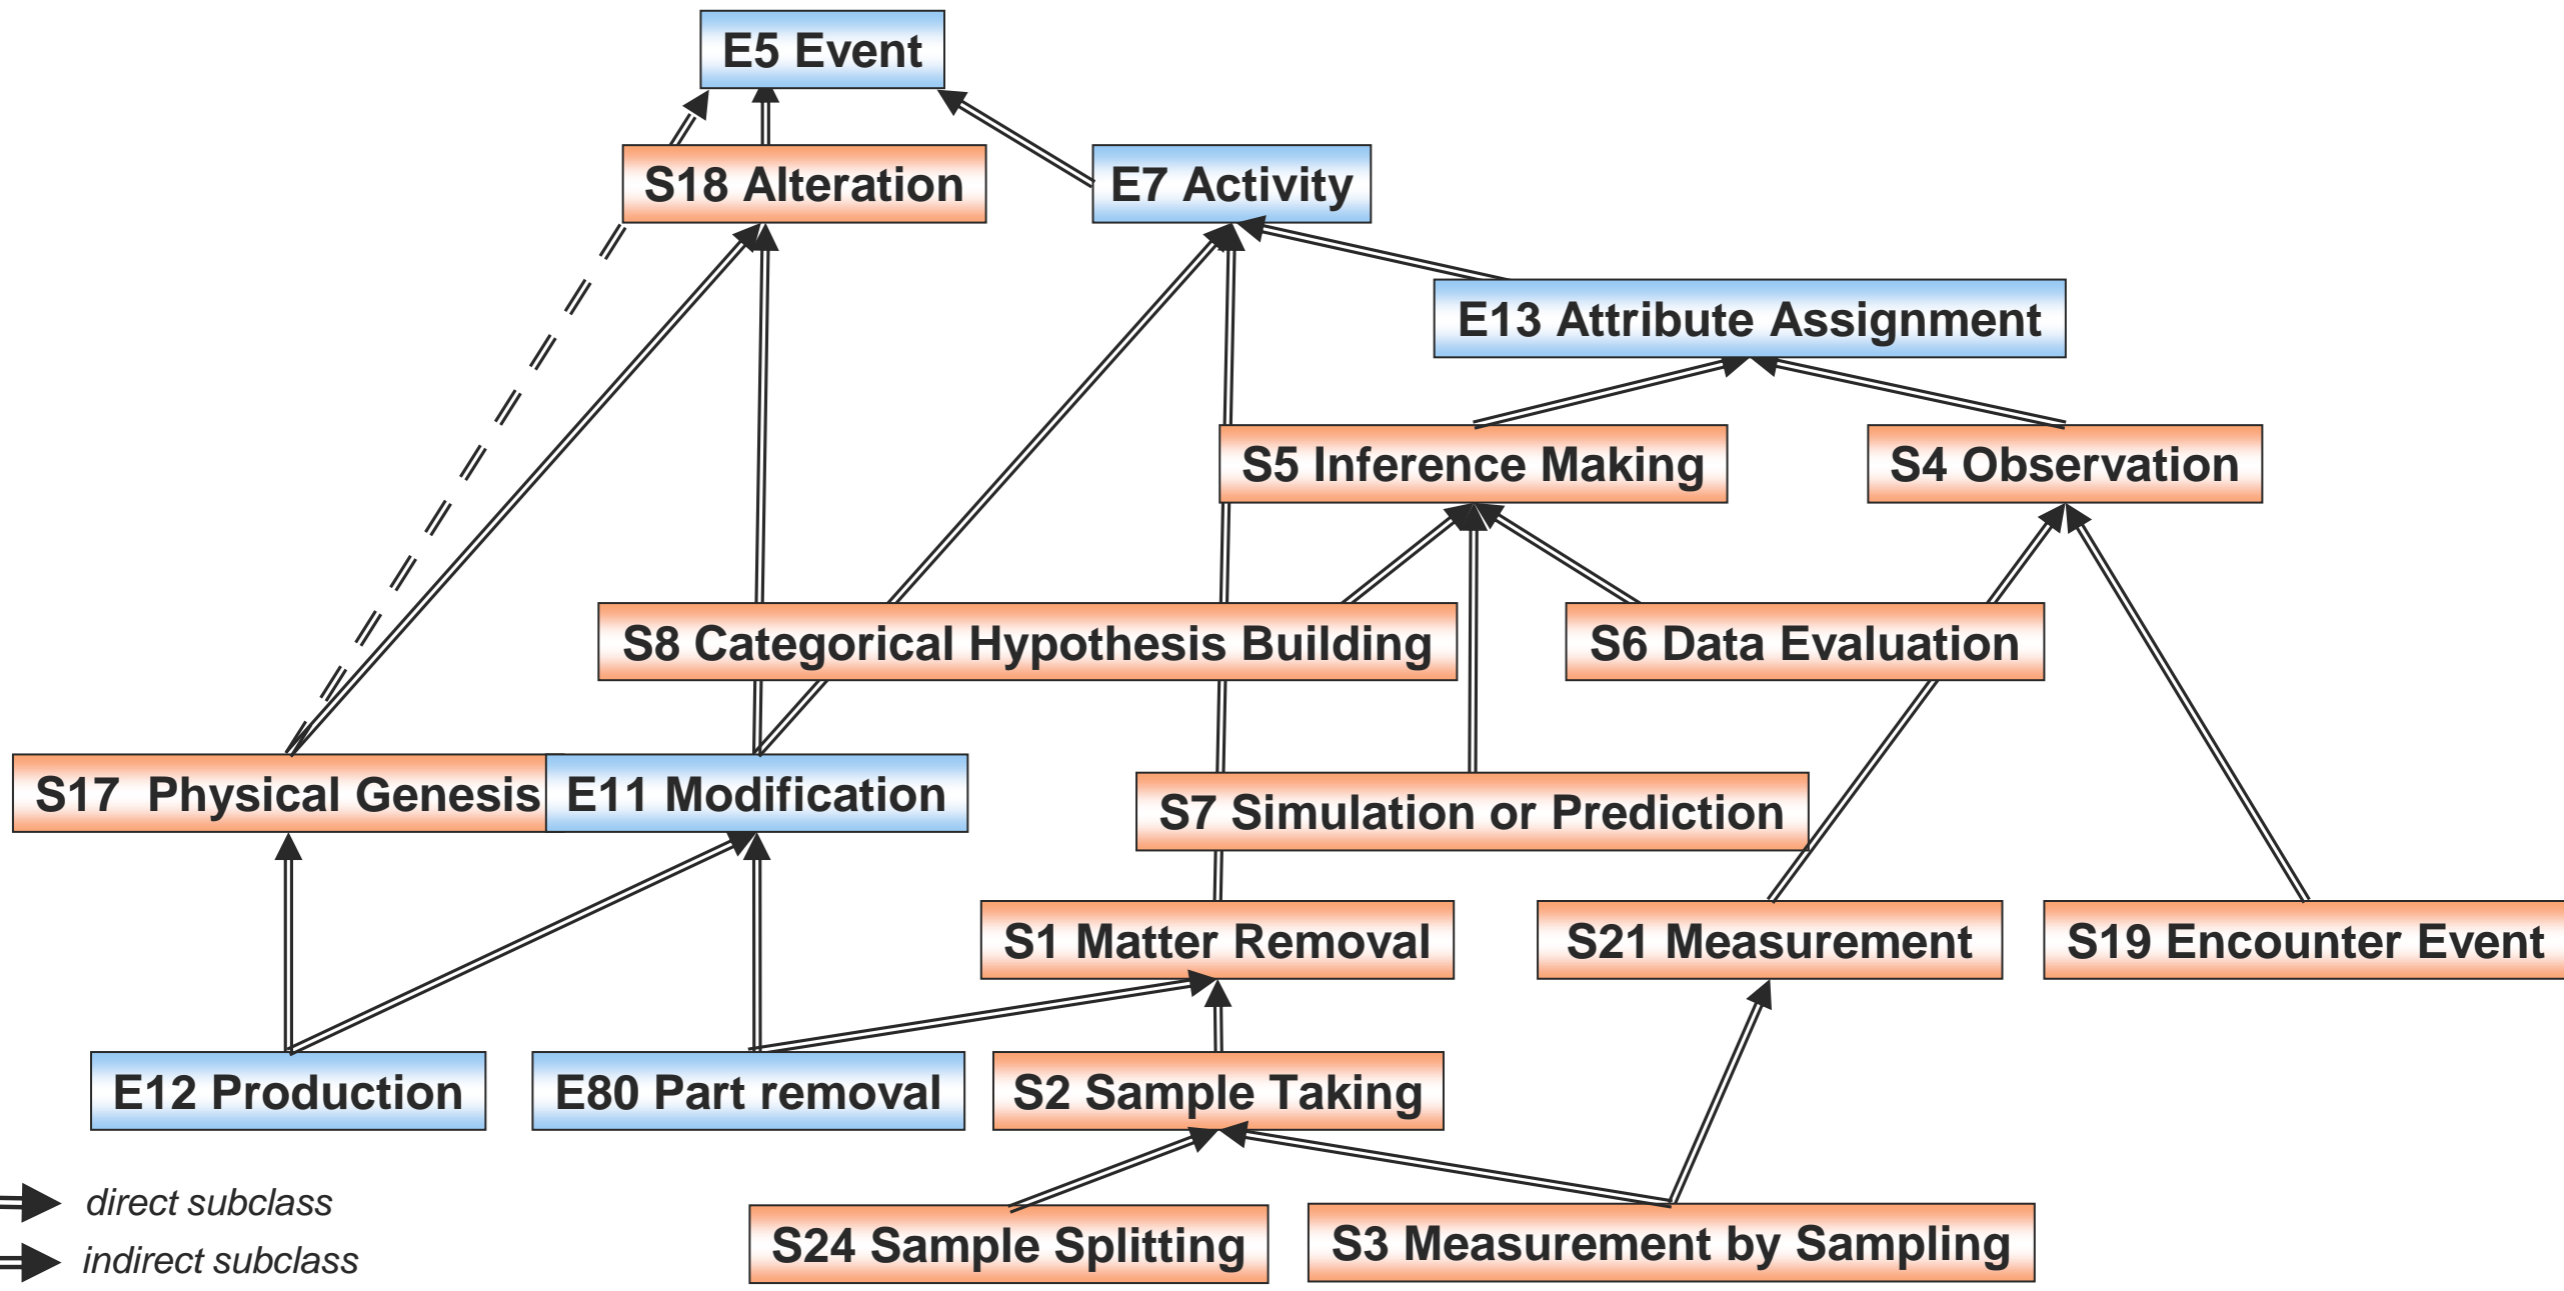

Events and Activities of sci

- ==> direct subclass
- ===> indirect subclass
- > property

S15 Observable Entity

S2 Sample Taking

S3 Measurement by Sampling

S17 Physical Genesis

S4 Observation

S19 Encounter Event